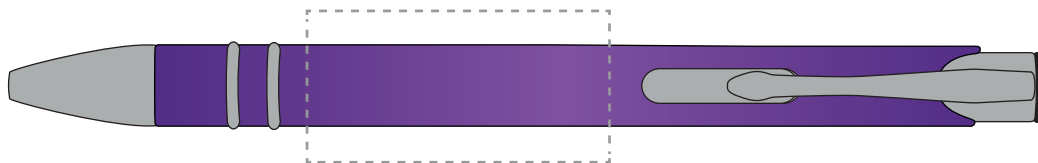

Your Ref:

Quantity:

Product Code: TPC730901

Our Ref:

Version: 1

Product Colour: PURPLE

PRINTING CONCERNS:

We stock this item in the following colours

**PANTONE REFERENCE(S)**

● Colour 1

● Colour 2

● Colour 3

● Colour 4

ARTWORK SCALE 100%

ARTWORK SCALE 100%

Front Print Area:

40mm x 20mm

Product Image for visualisation
- colours may vary

The dashed line is to demonstrate print area and will not appear on your printed item

PLEASE NOTE:

- All colours including print and product are for visual purposes only and should not be regarded as the actual colour of the product and print.
- Some products may vary from batch to batch and may differ from previous orders.
- The colour and texture of a product can also have an effect on the final print colour.
- By approving this order we accept that you understand these terms.